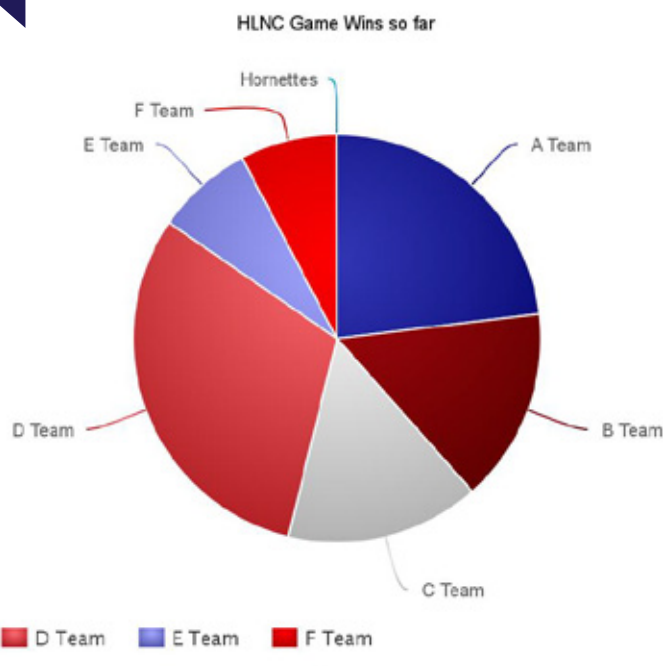

TBC December Cash for Cards

Donate cash instead of sending lots of christmas cards within HLNC.

FEBRUARY 2016

Wednesday 17th February Curry Night Out

Annual Curry Social evening. Open to Seniors only due to environment.
More info contact Emma at events@hinckley-ladiesnetball.com