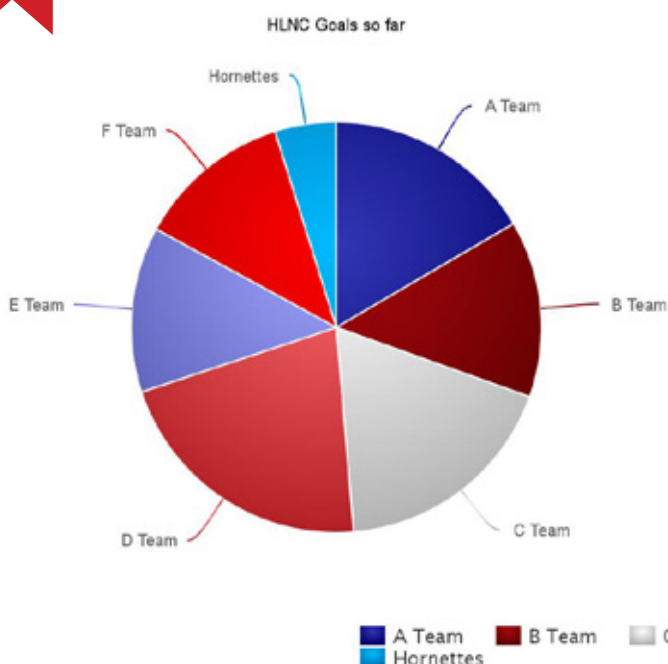

TBC December Cash for Cards

Donate cash instead of sending lots of christmas cards within HLNC.

FEBRUARY 2016

Wednesday 17th February Curry Night Out

Annual Curry Social evening. Open to Seniors only due to environment.
More info contact Emma at events@hinckley-ladiesnetball.com